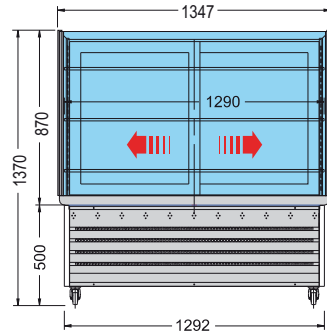

BRIO 136 Q

BRIO 186 Q