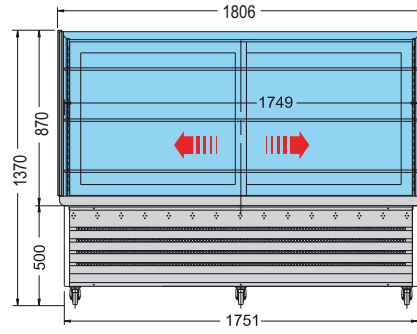

BRIO 136 Q

BRIO 186 Q