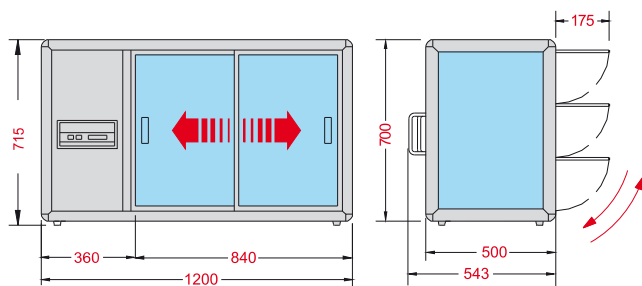

ORIZONT 200 Q Self Service