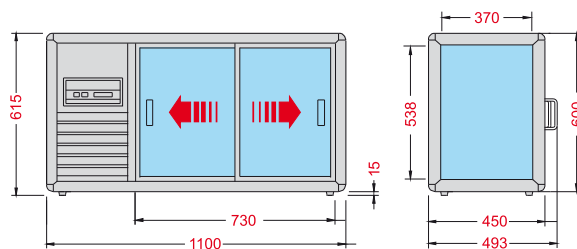

ORIZONT 150 Q